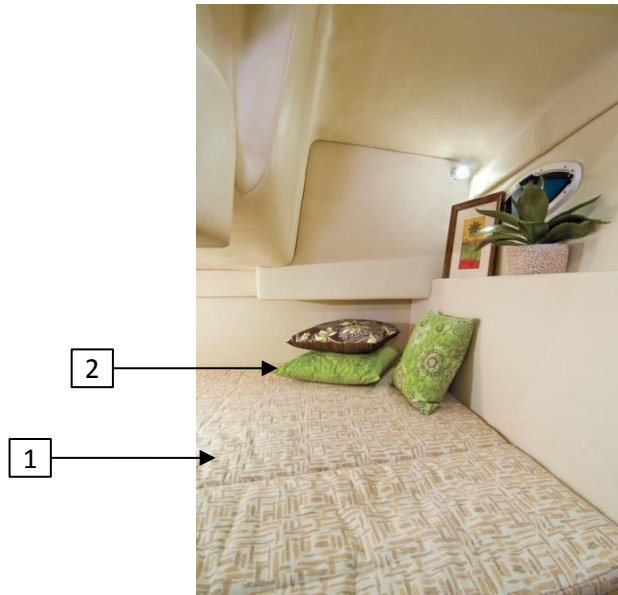

REF	PART NUMBER	DESCRIPTION	QTY	UM
<u>Aft Cabin (Specify Color)</u>				
1	280-13S-80	MID-BERTH MATTRESS	1	EA
2	280-13S-88A	AFT PILLOWS	1	ST
Not Pictured				
	280-13S-99	CURTAINS	1	ST