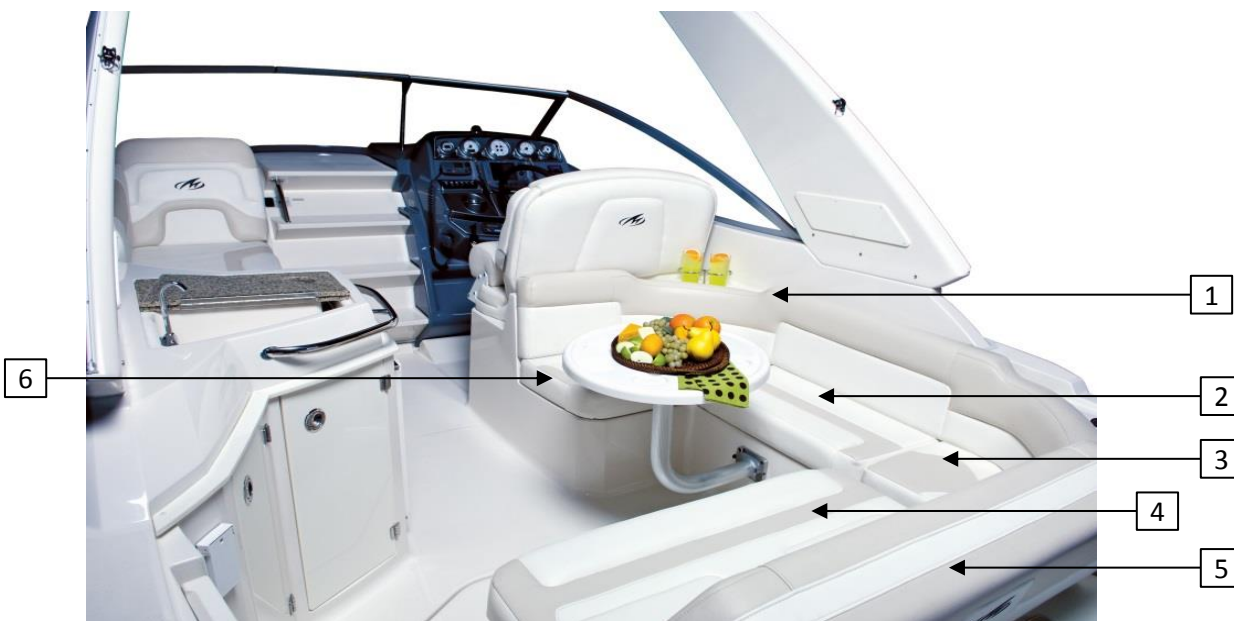

REF	PART NUMBER	DESCRIPTION	QTY	UM
<u>Stern Cockpit Seating (Specify Color)</u>				
1	280-13S-60	STBD U-LOUNGE BACK	1	EA
2	280-13S-61S	STBD U-LOUNGE SIDE BOTTOM	1	EA
3	280-13S-61A	STBD U-LOUNGE AFT BOTTOM	1	EA
4	280-13S-95	SUNDECK SIL	1	EA
5	280-13-71SIL	STERNBACK SIL	1	EA
6	280-13S-61F	STBD U-LOUNGE FWD BOTTOM	1	EA