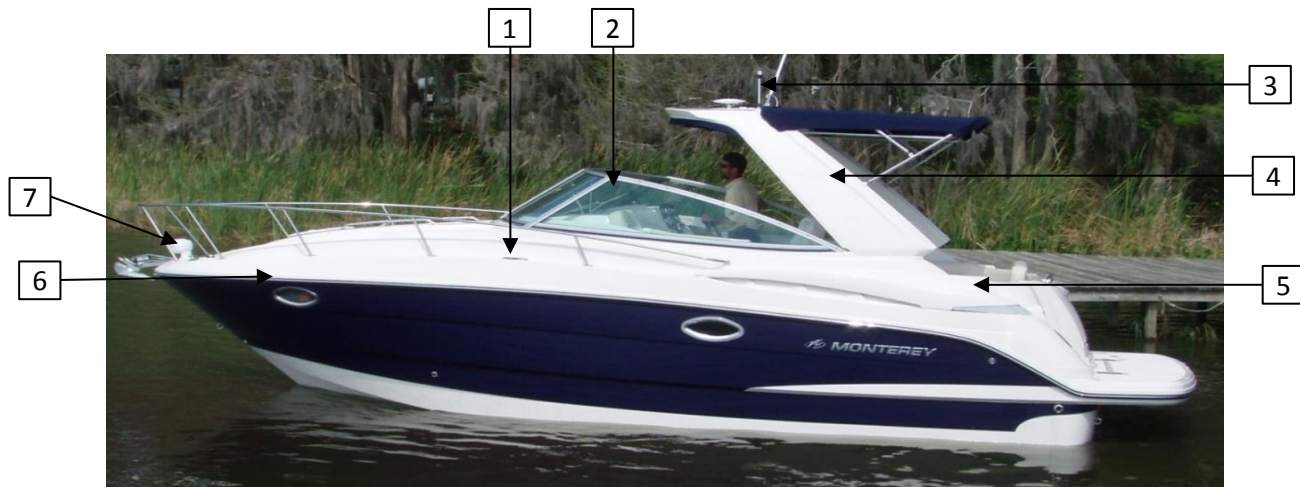

MONTEREY 280/295SY

HULL EXTERIOR

2013 PARTS MANUAL

REF	PART NUMBER	DESCRIPTION	QTY	UM
1	15202220-00-CLET	CLEAT PULL-UP S/S 8" W/MONTEREY LOGO	6	EA
1a	85143070-00-DRAN	DRAIN SYSTEM PVC 8" F/CLEATS (Midship Cleats)	2	EA
1b	90105012-00-HOSE	HOSE TUBING 3/16" CLR (SPEEDO) 200'/RL (Midship Cleats)	20	FT
2	80103044-00-WIND	WINDSHLD 260/280SY COMP ALUM-VISTAHDR(4)	1	EA
2a	80201040-00-WIND	SUPPORT SS WINDSHIELD CG/CH	1	ST
2b	85952440-00-CATC	CATCH MAGNETIC F/WINDSHIELD	1	EA
3	60304017-00-LITE	LITE MASTHEADw/12"POLE F/D LED 3NM	1	EA
4	28302400-00-ARCH	ARCH RADAR W/BROW 260SY/280SY OFF WHITE	1	EA
4a	45541800-00-TRCK	TRACK AWNING WHT VINYL 20' #9720W	40	FT
5	A13-39CG4924	280/285 COVER PORT VENT ONYX	1	EA
5a	20201534-00-COVR	COVER VENT PORT 280SY REY WHT	1	EA
5b	A13-39CG4932	280/285 COVER PORT VENT RIO	1	EA
5c	A13-39CG4922	280/285 COVER PORT VENT SAPP	1	EA
5d	A13-39CG4926	280/285 COVER PORT VENT STRL	1	EA
5e	A13-39CG4928	280/285 COVER PORT VENT SUN	1	EA
5f	A13-39CG4930	280/285 COVER PORT VENT TITANIUM	1	EA
6	15204212-00-INST	INSERT PREFORMED S/S PRT/STBD F/RUBRAIL	1	ST
6a	20302014-00-RAIL	RUBRL BLK 3/4"-INSERTTHICK20'#9679B 160'	80	FT
6b	85501600-00-INSR	INSERT 16' STAINLESS 3/4" x .062 FOR RUB	40	FT
6c	85502000-00-INSR	INSERT 20' STAINLESS 3/4" x .062 FOR RUB	20	FT
7	60304520-00-LITE	LITE SPOT WHITE 2-BLB RECTANGLE ACR 6/BX (Remote Spotlight Option)	1	EA
7a	60105810-00-SWIT	SWITCH SPOTLITE FRM 60304520-00-LITE (Remote Spotlight Option)	1	EA
7b	60507424-00-HARN	HARNES SPOTLIGHT EXT 20' SE-154 (Remote Spotlight Option)	1	EA