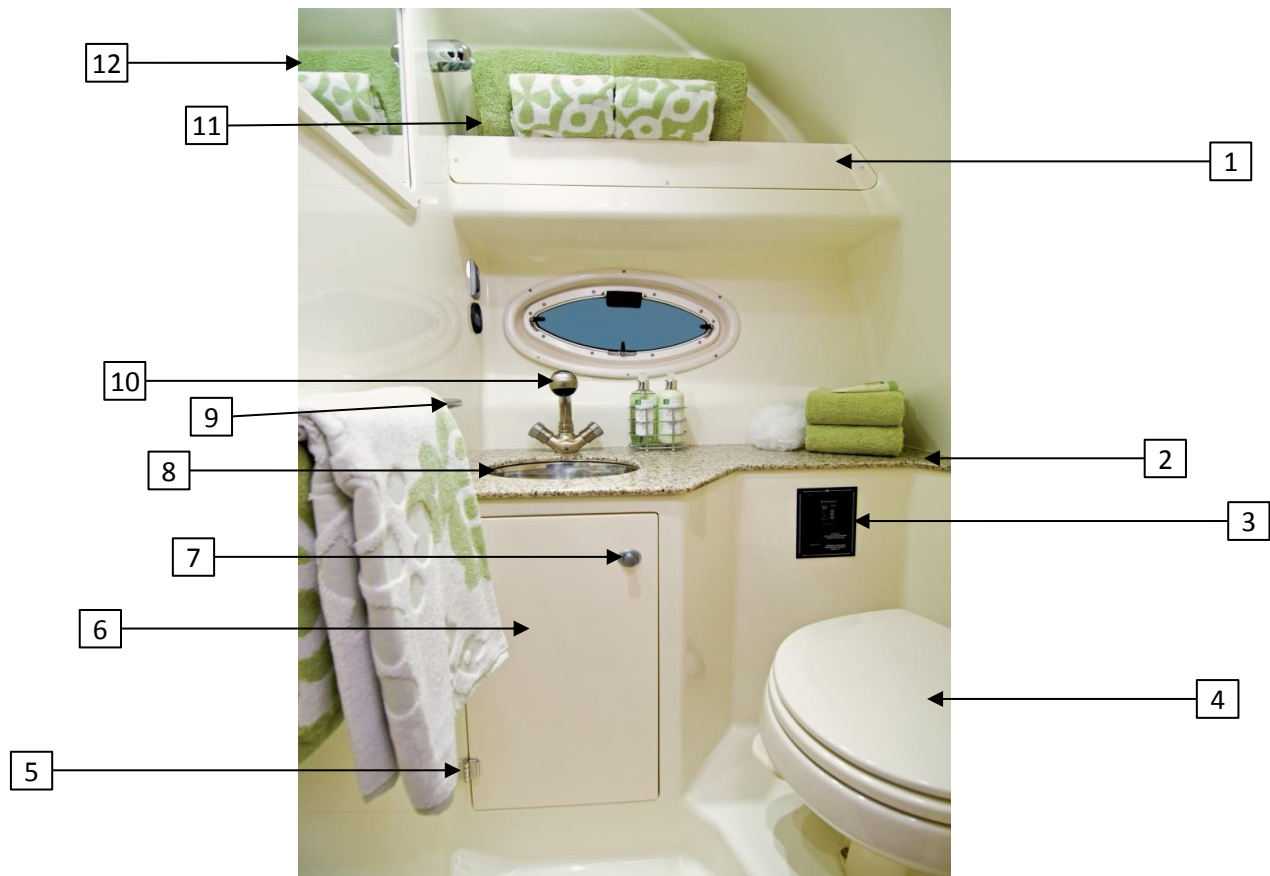

MONTEREY 280/295SY

HEAD

2013 PARTS MANUAL

REF	PART NUMBER	DESCRIPTION	QTY	UM
1	A-102208-00	FACE HEAD SHELF CG(1/2WPOL)	1	EA
2	A-102209-00	COUNTER TOP HEAD 1/2CKAR CG	1	EA
3	60253882-00-PANL	PANEL SWTCH THETFRD TECHMA BLANK SE-155	1	EA
3a	60253880-00-PANL	PANEL SWTCH THETFRD TECHMAw/MACRTR SE156 (Macerator Option)	1	EA
4	90626800-01-TSYS	TOILET SYSTEM EASY FIT 12V BONE LOW PROF	1	EA
5	85421600-00-HNGE	HINGE COVERED BUTT	2	EA
6	A-102207-00	DOOR HEAD VANITY 1/2WPOL CG	1	EA
7	85706600-00-LATC	LATCH POINT SQUARE SATIN/SATIN	1	EA
8	90601027-00-SINK	SINK OVAL S/S MIRROR FINISH 10.5"X13.25"	1	EA
9	68101600-00-TBAR	TOWEL BAR S/S 250CR/270CR/300CR/340SY	1	EA
10	90401042-00-FACT	FAUCET PULL OUT, SHWR CHRM 6/CS	1	EA
11	68551000-00-TOWL	TOWEL SET W/ BLACK MONTEREY "M" (Monogrammed Towel Set Option)	2	ST
12	A-102496-00	MIRROR HEAD 1/8 CMIR CG/CH	1	EA
12a	A-102361-00	TRIM RING HEAD MIRROR CG/CH(3/8WPOL)	1	EA

Not Pictured

	90102534-00-HOSE	HOSE 3/4"ID VINYL BLK REINFRCD (100'/RL) (Head Sink)	4	FT
	90103015-00-HOSE	HOSE 1-1/2"ID VINYL BLK REINFRCD 100'/RL (Shower Drain to Sump)	3	FT
	15206014-00-STOP	STOP TRACK END (PAIR) (Curtain Track)	1	PR