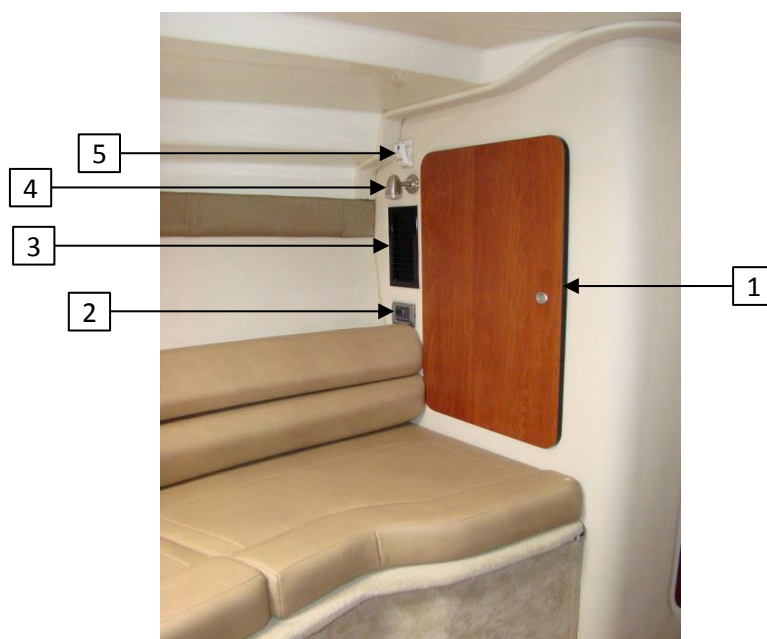

MONTEREY 280/295SY

CABIN

2013 PARTS MANUAL

REF	PART NUMBER	DESCRIPTION	QTY	UM
1	A-102368-00	DOOR HANGING LKR CG(5/8LBMRG)	1	EA
1a	A13-45162800	HANGING LKR DOOR FRAME 7/8CANG CG/CH	1	EA
1b	A13-45451432	HANGING LOCKER CG	1	EA
1c	A13-45503016	HANGING LKR ROD 3/4 WPOLY CG/CH	1	EA
1d	85402612-00-HNGE	HINGE 1.06" X 26" PC/STAGG.OFFSET S/S	1	EA
2	70103020-00-DISP	DISPLAY ONLY ELITE GREY (Air Conditioner Option)	1	EA
3	70103018-00-GRIL	GRILL 10X5TV MF PNTD BLACK (Air Conditioner Option)	1	EA
4	60303491-00-LITE	LITE READING LED DECOR NICKEL 40/CS	1	EA
5	60201432-00-PLAT	PLATE CO DETECTOR MOUNTING CMD-4M-BACKER	1	EA
5a	62150000-00-DETC	DETECTOR CARBON MONOXIDE	1	EA