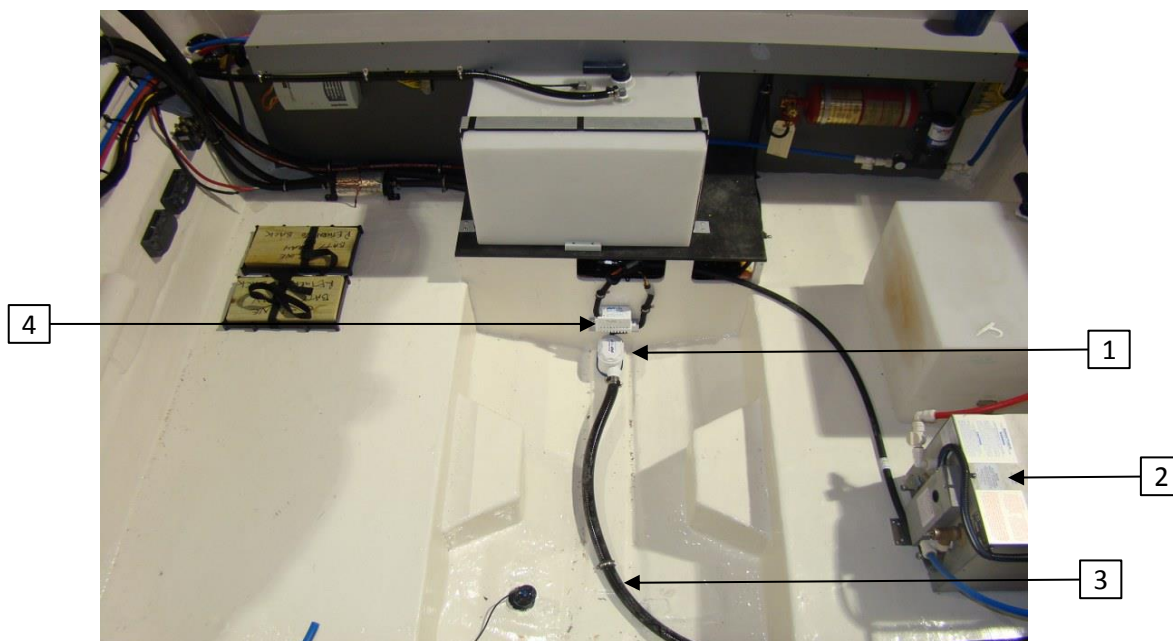

REF	PART NUMBER	DESCRIPTION	QTY	UM
1	90501014-00-PUMP	PUMP BILGE TERM W/3PIN DEUTCONN 1100GPH (Aft Bilge)	1	EA
2	70251510-00-WTRH	WATER HEATER 110V 6GAL	1	EA
2a	70252010-00-WTRH	WATER HEATER 220V 6GAL (Overseas)	1	EA
2b	60104542-00-CONN	CONNECTOR 1/2" ROMEX	1	EA
3	90103011-00-HOSE	HOSE 1-1/8"ID VINYL BLK REINFRCD 100'/RL (Aft Bilge)	11	FT
4	60106454-00-SWIT	SWITCH FLOAT W/DEUTSCH CONN (High Water Alarm)	1	EA
4a	85587024-00-BRKT	BRACKET ANGLE GREY PVC 2 X 2 X 6	1	EA

Not Pictured

	60101018-00-BLWR	BLOWER TERMINATED 4" INLINE W/2PIN DEUT	2	EA
	60104030-00-WIRE	CABLE JUMPER 10GA 3FT	1	EA
	60106466-00-SWIT	SWITCH HATCH LOCKOUT SE-081	1	EA
	60108074-00-ISLT	ISOLATOR GLVANIC 30A GUEST FAILSAFE(10/B	1	EA
	60253490-02-PANL	PANEL BATTERY SW CG/CH REVB SE-030C	1	EA
	60303483-00-LITE	LITE LED 4 WHT/ CHRM HSNG TERM'D 200/CS	1	EA
	90104004-00-HOSE	HOSE BLOWER VENT 4" 50'/BX (Engine Ventilation)	2 @ 4	FT
	90104004-00-HOSE	HOSE BLOWER VENT 4" 50'/BX (Engine Ventilation)	2 @ 6	FT