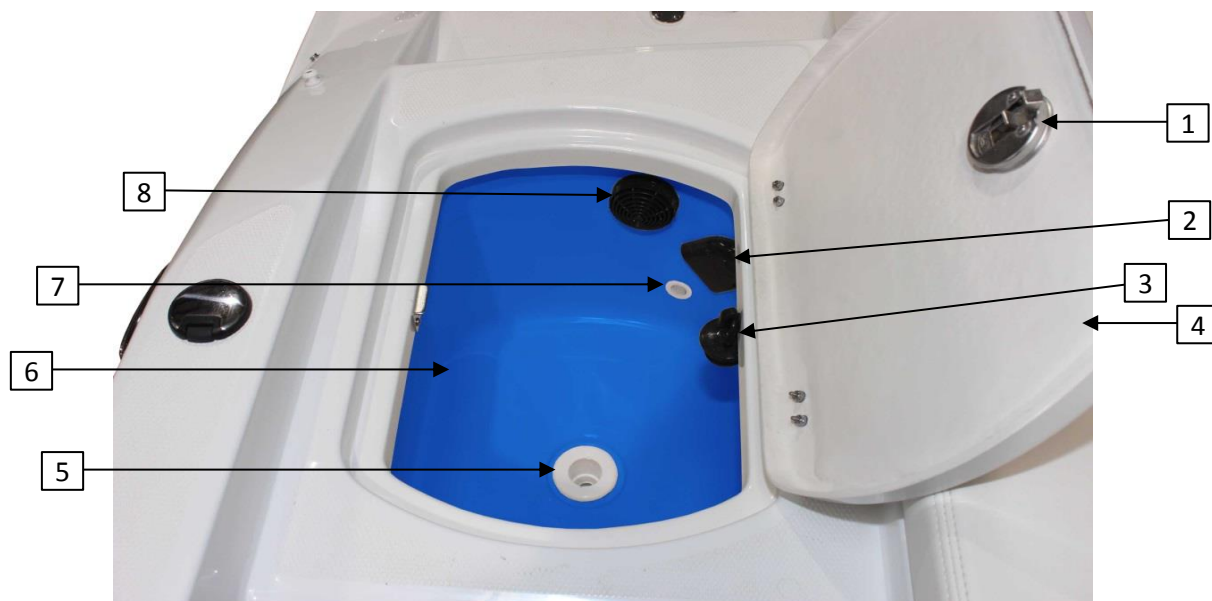

REF	PART NUMBER	DESCRIPTION	QTY	UM
1	85702500-00-LATC	LATCH 2" #410	1	EA
1a	45342000-01-KEPR	KEEPER LARGE GEMINI 1-3/8"	1	EA
2	85144416-00-THRU	THRU-HULL 3/4" BARB DIRCTNLFLOW AERATOR	1	EA
3	85143080-00-PLUG	PLUG 1-1/2" PUSH BLACK	1	EA
4	A15-28205216	FG HATCH PORT AFT BAITWELL MF-ICE	1	EA
4a	85426000-00-HNGE	HINGE 1.5" X 1.5" 2 HOLE 2-PIN DOWN#2192	2	EA
5	85144216-00-THRU	THRU HULL WHT PLASTIC 3/4" 90-DEG	1	EA
6	A15-28206910	FG TUB BAITWELL AFT STBD MF-ICE	1	EA
7	60303487-00-LITE	LITE LED LIVWELL WHITE	1	EA
8	85143086-00-OFLW	OVERFLOW 1-1/2" BLACK W/BLACK DOME	1	EA
8a	85142430-00-SEAC	SEACOCK 3/4" FEMALE THRD W/VENTURI	1	EA

Not Pictured

	A15-28209630	FG SKIRT AFT SEAT MM/MN/MF	1	EA
	20201010-00-PORT	FIREPORT 2-3/4" WHITE	1	EA
	85583028-01-BRKT	BRACKET UPHOLSTERY W/PLUNGER	2	EA
	85581000-00-BRKT	BRACKET ICE CHEST T-H MOUNTING KIT	1	ST
	85621800-00-HOOK	HOOK BLACK FOR LS NETS	2	EA
	68601000-00-ICEC	ICE CHEST 25 QT (2/BOX)	1	EA
	60254614-00-PANL	PANEL ENGINE TRANSOM TILT SE-182A (Convenience Package Option)	1	EA
	60506063-00-HARN	HARNESS MERC TRANSOM TILT SE-183 (Convenience Package Option W/Mercury)	1	EA
	60506061-00-HARN	HARNESS VOLVO TRANSOM TILT SE-184 (Convenience Package Option W/Volvo)	1	EA