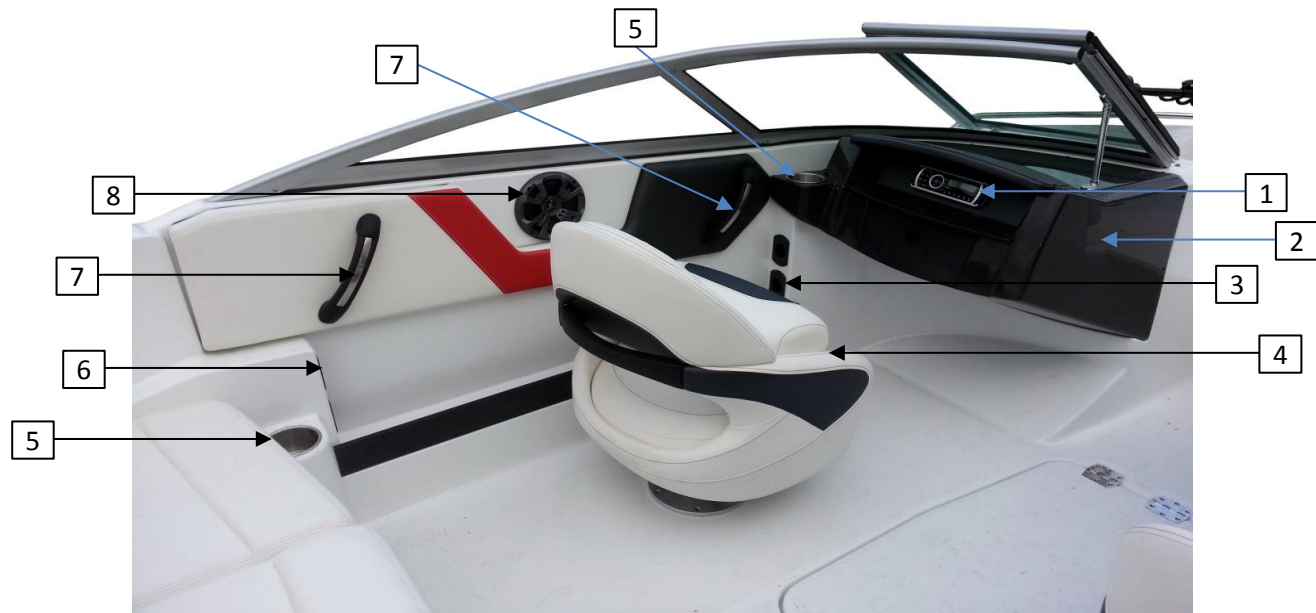

REF	PART NUMBER	DESCRIPTION	QTY	UM
1	60201060-00-RADO	RADIO MS2013 JENSEN (6/BX)	1	EA
1a	60105518-00-CABL	CABLE AUDIO RCA 20' (2-WIRE, MALE ENDS)	1	EA
1b	60205018-00-ADAP	ADAPTER RCA FEMALE TO FEMALE	2	EA
1c	60201211-00-ANTA	ANTENNA FOR STEREO 6FT MONOPOLE	1	EA
2	A15-28201126	FG DASH PORT W/GLOVE BOX MM/MN/MF	1	EA
3	85143082-00-TUBE	TUBE ROD 30" BLACK	2	EA
4	45901092-00-SEAT	SEAT SM NEW WHITE/BLUEEDGEw/GUNMETALLOGO (Sapphire Interior)	1	EA
4a	45901091-00-SEAT	SEAT SM NEW WHITE/BLACKEDGEw/GUNMET LOGO (Onyx Interior)	1	EA
4b	45901093-00-SEAT	SEAT SM NEW WHITE/REDEGEw/GUNMETAL LOGO (Rio Interior)	1	EA
4c	45901094-00-SEAT	SEAT SM NEW WHITE/YELWEDGEw/GUNMETALLOGO (Sunburst Interior)	1	EA
4d	45905013-00-PEDS	PEDESTAL SEAT AL 5" TALL 2-7/8" DIA	1	EA
4e	45908010-00-PLAT	PLATE BACKING FOR SEAT PEDESTAL 12x2x1/4	2	EA
5	45501012-00-HLDR	HOLDER DRINK S/S 3" RECESSED W/DRAIN	2	EA
6	85143084-00-TUBE	TUBE ROD BLACK	2	EA
7	85901400-00-GRAB	GRAB HANDLE BLACK W/STUDS (63/BX)	2	EA
7a	85902800-00-GRAB	GRAB HANDLE BLACK WITH S/S INSERT (Stainless Steel Package)	2	EA
8	60202054-00-SPKR	SPEAKER 6.5" MSX60RV JENSEN	1	EA