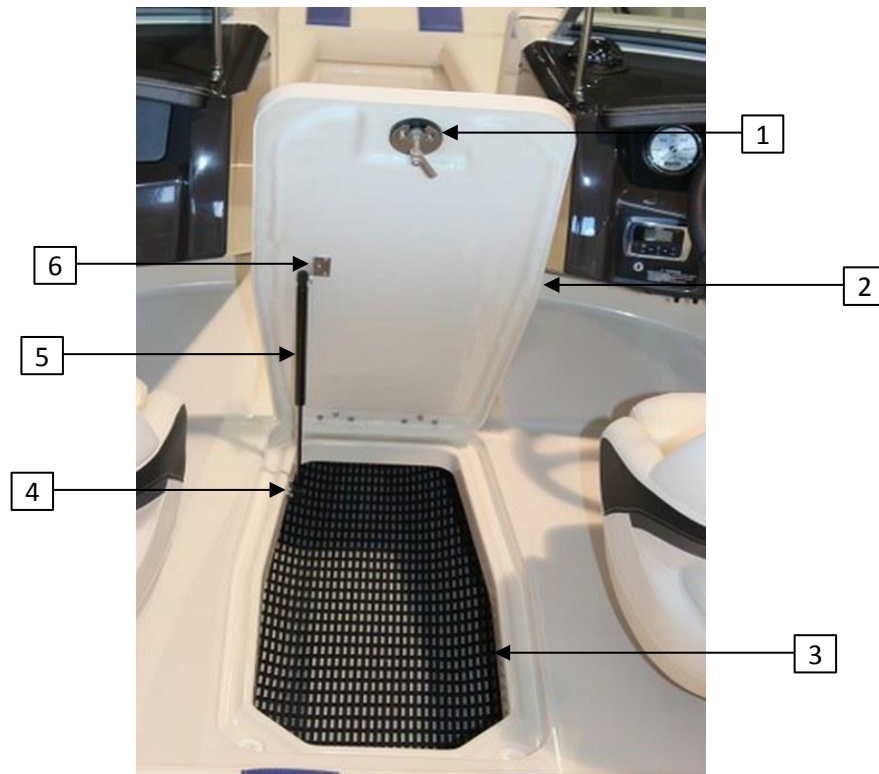

REF	PART NUMBER	DESCRIPTION	QTY	UM
1	85852800-00-PULL	LATCH LIFT-PULL SS 3.0" LOCKING	1	EA
1a	20205612-00-SPCR	SPACER BLK POLY .25" X 3.0" OD	1	EA
2	A15-28207048	FG HATCH FLOOR STORAGE MN/MM/MF-ICE	1	EA
2a	85409034-00-HNGE	HINGE 3" X 3" ENGINE HATCH B/DOWN	2	EA
3	45601019-00-SMAT	MAT DRY DECK SKI LOCKER 186/196	1	EA
4	85586038-00-BRKT	BRACKET SS FLAT 3-HOLE F/10MM GAS SPRG	1	EA
5	85808400-00-SPRG	SPRING GAS 70# EXT20"	1	EA
6	85586032-00-BRKT	BRACKET SS 90DEG 3-HOLE F/10MM GAS SPRG	1	EA

Not Pictured

	85131000-01-CLIP	CLIP POLE 0.69"ID BLACK RUBBER (Stern Light Storage)	2	EA
	85143054-00-DRAN	DRAIN CHROME/RUBBER 7/16"ID 5/8"OD 1.6"L	1	EA