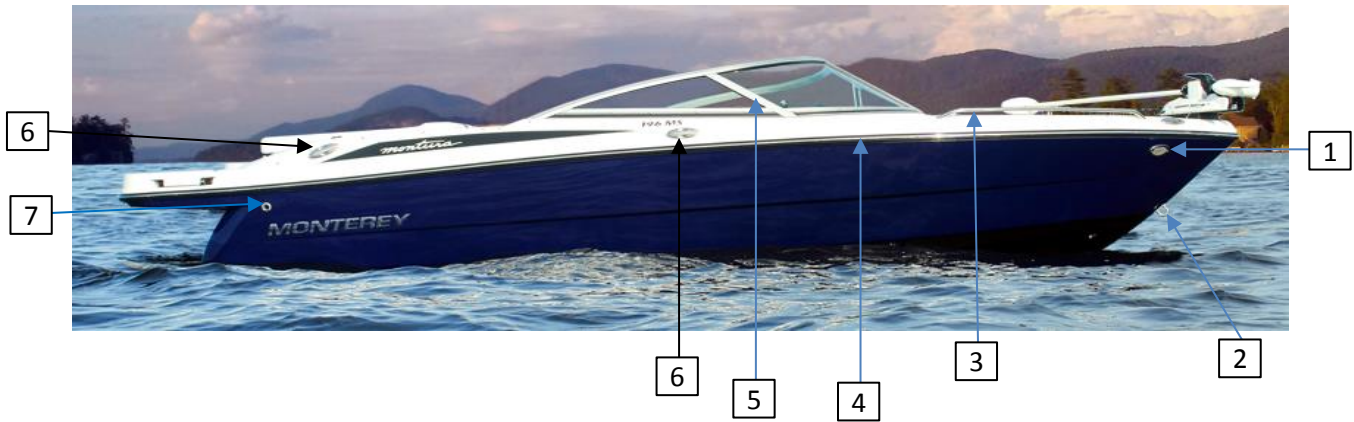

Includes: Capacity Plates, Decals, Designators, Graphics, Logos, Owner's Manuals, Warning Labels

REF	PART NUMBER	DESCRIPTION	QTY	UM
1	60401000-00-HORN	HORN SINGLE SS GRILL	1	EA
2	85201010-00-BEYE	BOW EYE 1/2" X 3-7/16" SS	1	EA
3	15203036-00-RAIL	RAIL BOW 204/224 (SET) (Stainless Steel Package)	1	PR
4	20301614-00-RAIL	RUBRAIL BLK 3/4"-INSERT16.25'#9659B 195'	48	FT
4a	20302018-00-RAIL	RUBRAIL BLK 3/4"-INSERT20'#9659B 240'	10	FT
4b	85501600-00-INSR	INSERT 16' STAINLESS 3/4" x .062 FOR RUB	48	FT
4c	85502000-00-INSR	INSERT 20' STAINLESS 3/4" x .062 FOR RUB	10	FT
5	80101042-00-WIND	WIND 186/196MS PORTFRONT/WING SILVER (6)	1	EA
5a	80101044-00-WIND	WIND 186/196MS STBDFRONT/WING SILVER (6)	1	EA
5b	80101046-00-WIND	WINDSHIELD 186/196MS HATCH W/HDWR SILVER	1	EA
5c	85953600-00-CATC	CATCH FLUSH STEEL PLATE CJ	1	EA
5d	85953900-00-MAGN	MAGNET WINDSHIELD QUBIC POSITIVE	1	EA
6	15202006-00-CLET	CLEAT FIXED 6" S/S BOLT-DOWN	6	EA
6a	15202218-00-CLET	CLEAT PULL-UP S/S 6" W/MONTEREY LOGO (Stainless Steel Package)	6	EA
7	85144058-00-THRU	THRU HULL 1" FORGED (Bilge)	1	EA
7a	85144066-00-ADAP	ADAPTER THRU HULL 1-1/8" 90 DEG (Bilge)	1	EA