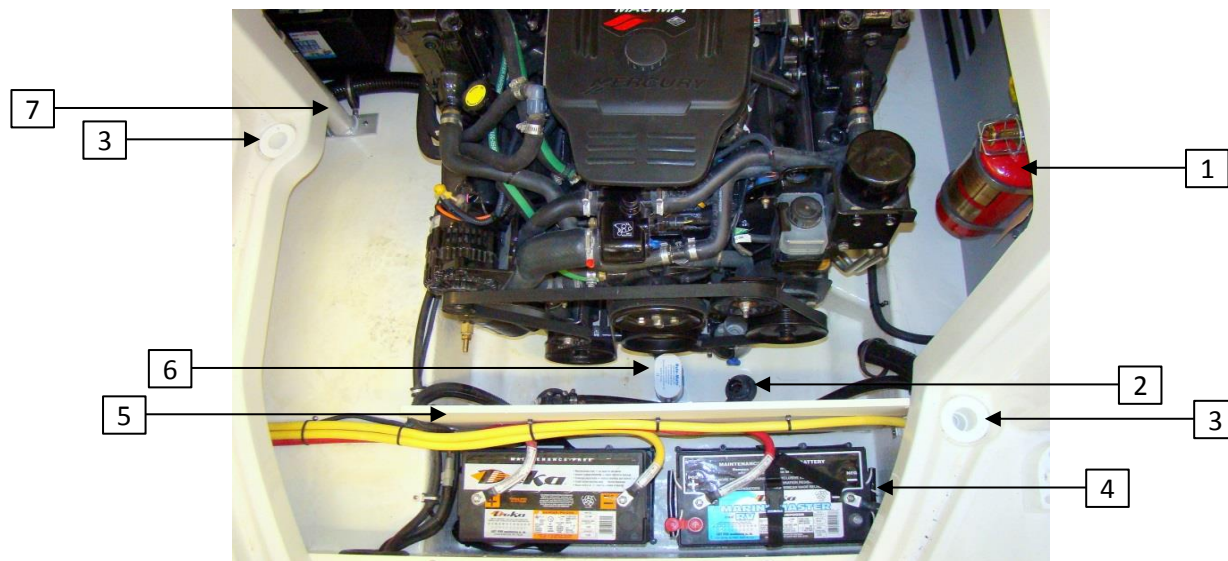

Monterey M5

Engine Compartment

2015 Parts Manual

REF	PART NUMBER	DESCRIPTION	QTY	UM
1	62102044-00-FIRE	Fire Ext. 100 Cu.ft International (Fire Ext Option/Std Overseas)	1	EA
2	60102022-00-TRAN	Transducer Lin Depth	1	EA
3	85144238-00-THRU	Thru Hull White Plastic 1-1/8" X 90 Deg Mushroom Head W/Hose Barb	2	EA
3a	90103011-00-HOSE	Hose 1-1/8" ID Vinyl Black Reinforced	3	FT
4	20202812-00-HLDR	Battery Holder For Type 31 (2 W/Dual Battery Option)	1	EA
4a	60103020-00-BOOT	Boot Red 2/0 For Marine Battery (2 W/Dual Battery Option)	1	EA
4b	60103022-00-BOOT	Boot Black 2/0 For Marine Battery (2 W/Dual Battery Option)	1	EA
5	A-103525-00	Battery Access Close-Out	1	EA
6	90501014-00-PUMP	Bilge Pump Term W/3 Pin Deut Conn 1100GPH	1	EA
6a	90103011-00-HOSE	Hose 1-1/8" ID Vinyl Black Reinforced	9	FT
7	85804000-00-SPRG	Deck Support Aluminum 18"-28" Flat Top	1	EA

Not Pictured

	A-60602034	Gas Single Battery Cable Set	1	EA
	A-60603046	Gas Dual Battery Cable Set (Dual Battery Option)	1	EA
	60101018-00-BLWR	Blower Terminated 4" In-Line W/2 Pin Deut	1	EA
	60104030-00-WIRE	Cable Jumper 10ga 3ft	1	EA
	60503069-01-HARN	Harness Deck	1	EA
	60104816-00-BUSS	Buss Bar A/B H/D W/Cover 2 Parts SS	1	EA
	60106893-00-JBOX	Junction Stud Box	1	EA
	60503071-01-HARN	Harness Hull	1	EA
	85304003-00-VENT	Blower Vent 3" White	1	EA
	90104003-00-HOSE	Hose Blower Vent 3"	10	FT
	85304004-00-VENT	Blower Vent 4" White (Beneath Port Vent)	1	EA
	90104004-00-HOSE	Hose Blower Vent 4" (Port Blower to Plenum)	3	FT
	90104004-00-HOSE	Hose Blower Vent 4" (Port Blower to Bilge)	6	FT