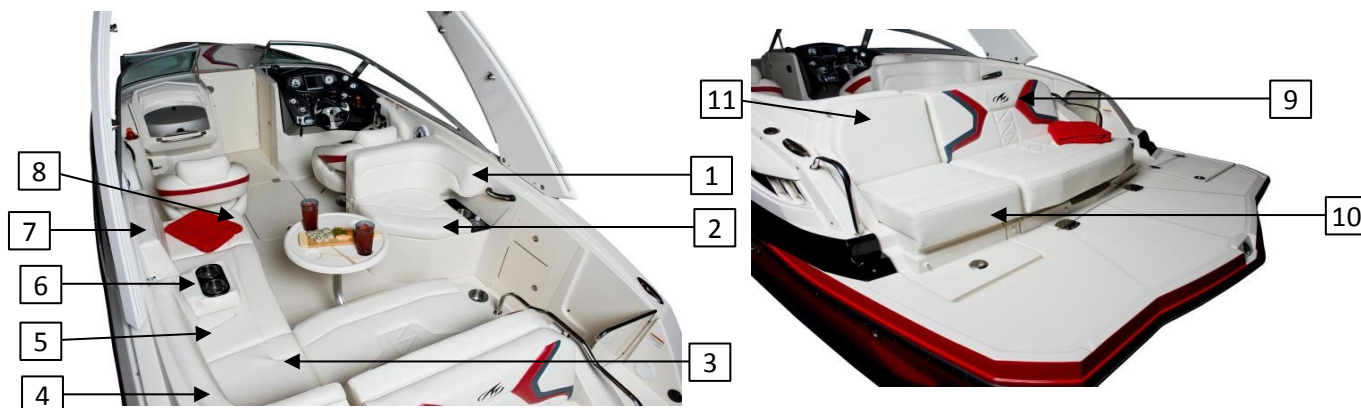

Monterey M5

Cockpit Upholstery

2015 Parts Manual

REF	PART NUMBER	DESCRIPTION	QTY	UM
Aft Cockpit Upholstery (Specify Color When Ordering)				
1	M5-15-30S	Starboard Aft Facing Backrest	1	EA
2	M5-15-91S	Starboard Aft Facing Cushion	1	EA
3	M5-15-31A	Port Side Aft Corner Cushion	1	EA
4	M5-15-31	Port Side Aft Corner Backrest	1	EA
5	M5-15-21	Port Side Cooler Cushion	1	EA
6	M5-15-71	Port Side Arm Rest	1	EA
7	M5-15-33BK	Port Side Forward Backrest	1	EA
8	M5-15-33BT	Port Side Forward Cushion	1	EA
9	M5-15-80	Stern Lounge Assembly	1	EA
10	M5-15-95BT	Port Aft Facing Cushion	1	EA
11	M5-15-95BK	Port Aft Facing Backrest	1	EA