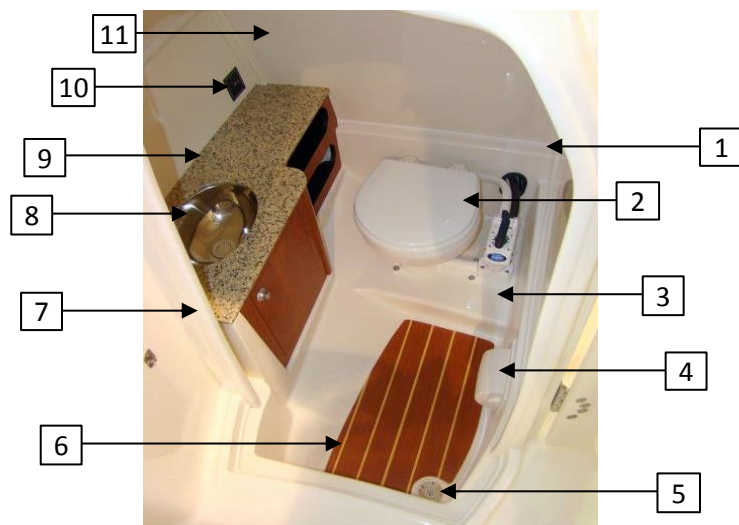

Monterey M5

Head

2015 Parts Manual

REF	PART NUMBER	DESCRIPTION	QTY	UM
1	20104006-00-MOLD	Rigid White Vinyl Molding 20' #0474W	8	FT
2	90627300-00-TSYS	Toilet Nano Premium Plus White (Electric Head Option)	1	EA
2a	90602600-00-HEAD	Head Porta-Potti 2.6G 974 No Pump-Out Tan	1	EA
2b	90602400-00-HEAD	Head Porta-Potti 2.6G 974MSD W/Pump-Out Tan (Pump Out Deck Fitting/Gray Water)	1	EA
3	A-28202456	Fiberglass Head Bottom - Ice	1	EA
4	68301000-00-HLDR	Toilet Paper Holder Dry-Roll White Plastic	1	EA
5	85302010-00-VENT	Vent Locker 2-1/2" SS	1	EA
5a	85144216-00-THRU	Thru Hull White Plastic 3/4" 90 Deg Mushroom Head W/Hose Barb	1	EA
5b	90102534-00-HOSE	Hose 3/4" ID Vinyl Black Reinforced (Floor Drain)	1	FT
6	25703200-00-FLOP	Flooring Vinyl Teak/Black Lines Cut To 90"	0.5	SY
7	15107000-00-INST	Edge Trim Flexible White 5/8" X 7/16"	10	FT
8	90601027-00-SINK	Oval Sink SS Mirror Finish 10.5" x 13.25" OD 5.25" D No Studs	1	EA
8a	85143060-00-DRAN	Sink Drain Flip Chrome 90* 3/4 & 1" HB	1	EA
8b	90102534-00-HOSE	Hose 3/4" ID Vinyl Black Reinforced (Sink Drain)	4	FT
9	A-103428-00	Head Vanity Top	1	EA
9a	85426800-00-HNGE	Hinge Insert Blum (Cabinet Door Hinges)	2	EA
9b	85427000-00-HNGE	Mounting Hinge Plate Base Blum (Cabinet Door Hinge Plates)	2	EA
9c	85706600-00-LATC	Square Latch Point Satin/Satin (Cabinet Door Pull)	1	EA
10	60253882-00-PANL	Switch Panel Thetford Techma Blank (Electric Head Option)	1	EA
10a	60507630-00-HARN	Harness Thetford (Electric Head Option)	1	EA
11	A-28202458	Fiberglass Head Top - Ice	1	EA
12	60303216-00-LITE	Fluorescent Light 7 Watt 2.75" x 8.5" Rctng W/Switch 12v DC	1	EA
12a	A-103493-00	Head Light Panel	1	EA
13	90402010-00-SHWR	Transom Shower White Not-Recessed White Hose, No Mixer 3/8" FPT End	1	EA