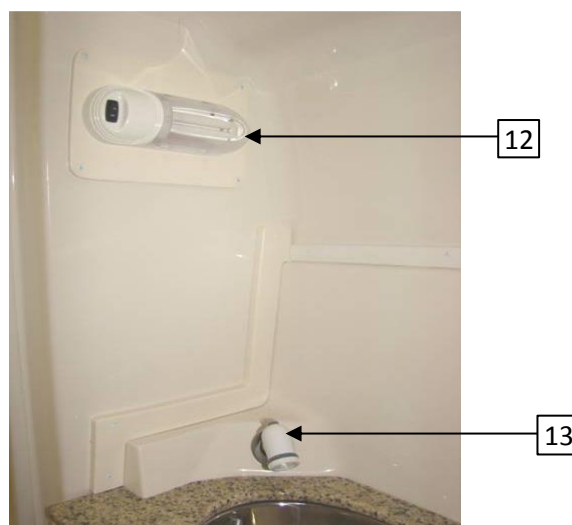

Monterey M5

Head

2015 Parts Manual

REF	PART NUMBER	DESCRIPTION	QTY	UM
1	20104006-00-MOLD	Rigid White Vinyl Molding 20' #0474W	8	FT
2	90627300-00-TSYS	Toilet Nano Premium Plus White (Electric Head Option)	1	EA
2a	90602600-00-HEAD	Head Porta-Potti 2.6G 974 No Pump-Out Tan	1	EA
2b	90602400-00-HEAD	Head Porta-Potti 2.6G 974MSD W/Pump-Out Tan (Pump Out Deck Fitting/Gray Water)	1	EA
3	A-28202456	Fiberglass Head Bottom - Ice	1	EA
4	68301000-00-HLDR	Toilet Paper Holder Dry-Roll White Plastic	1	EA
5	85302010-00-VENT	Vent Locker 2-1/2" SS	1	EA
5a	85144216-00-THRU	Thru Hull White Plastic 3/4" 90 Deg Mushroom Head W/Hose Barb	1	EA
5b	90102534-00-HOSE	Hose 3/4" ID Vinyl Black Reinforced (Floor Drain)	1	FT
6	25703200-00-FLOP	Flooring Vinyl Teak/Black Lines Cut To 90"	0.5	SY
7	15107000-00-INST	Edge Trim Flexible White 5/8" X 7/16"	10	FT
8	90601027-00-SINK	Oval Sink SS Mirror Finish 10.5" x 13.25" OD 5.25" D No Studs	1	EA
8a	85143060-00-DRAN	Sink Drain Flip Chrome 90* 3/4 & 1" HB	1	EA
8b	90102534-00-HOSE	Hose 3/4" ID Vinyl Black Reinforced (Sink Drain)	4	FT
9	A-103428-00	Head Vanity Top	1	EA
9a	85426800-00-HNGE	Hinge Insert Blum (Cabinet Door Hinges)	2	EA
9b	85427000-00-HNGE	Mounting Hinge Plate Base Blum (Cabinet Door Hinge Plates)	2	EA
9c	85706600-00-LATC	Square Latch Point Satin/Satin (Cabinet Door Pull)	1	EA
10	60253882-00-PANL	Switch Panel Thetford Techma Blank (Electric Head Option)	1	EA
10a	60507630-00-HARN	Harness Thetford (Electric Head Option)	1	EA
11	A-28202458	Fiberglass Head Top - Ice	1	EA
12	60303216-00-LITE	Fluorescent Light 7 Watt 2.75" x 8.5" Rctng W/Switch 12v DC	1	EA
12a	A-103493-00	Head Light Panel	1	EA
13	90402010-00-SHWR	Transom Shower White Not-Recessed White Hose, No Mixer 3/8" FPT End	1	EA