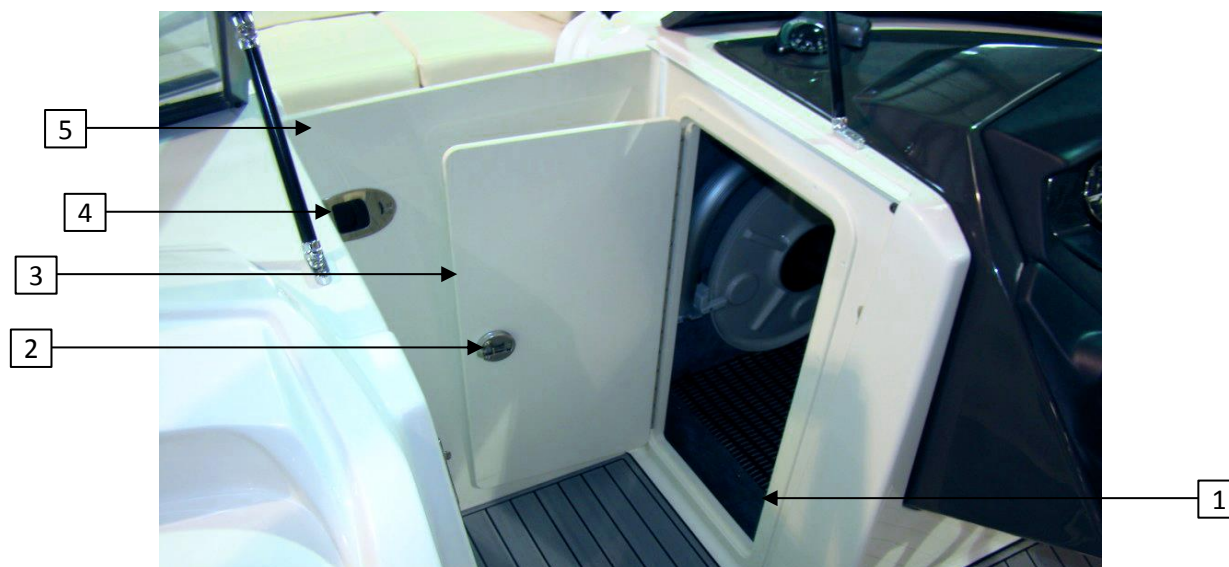

Monterey M5

Cockpit Midship

2015 Parts Manual

REF	PART NUMBER	DESCRIPTION	QTY	UM
1	45606600-01-SMAT	Helm Storage Dry Deck Mat	1	EA
2	85702500-00-LATC	Latch 2" #410 Thin Plate	1	EA
3	A-103387-00	Helm Storage Door	1	EA
3a	85402812-00-HNGE	Hinge 1-1/16" X 28" PC-SP Offset Bass	1	EA
4	85703600-00-LATC	Latch Omni Flat For 1/2" Panel	1	EA
4a	85951800-00-CATC	Catch Striker For Mobella Omni Latch	2	EA
5	A-103351-00	Bow Block-Off Door	1	EA
5a	85421600-01-HNGE	Covered Butterfly Hinge	2	EA

Not Pictured

	68224000-00-HROD	Hanging Rod Assembly 29.5" W/End Hardware	1	EA
	68470000-00-STRP	Dock Line Strap (Aft Bulkhead)	2	EA
	60303216-00-LITE	Fluorescent Light 7 Watt 2.75" x 8.5" Rctng W/Switch 12v DC (Storage Lighting)	1	EA
	85823600-00-TKPR	Table Keeper White Poly W/Flip Down Arm (Table Storage)	1	EA
	60201044-00-RCVR	Receiver Sirius SCC1MS (Sirius Satellite Option)	1	EA
	60201212-00-ANTA	Antenna Sirius SRA25B (Sirius Satellite Option)	1	EA
	60102634-00-BRKR	Breaker 50a Panel Mount 285 Series Bussman (Stereo Upgrade Option)	1	EA
	60201132-00-SUBW	Subwoofer Wet Sounds 10" & Grill (Stereo Upgrade Option)	1	EA
	60201148-00-AMPF	Amplifier HT4 Full Range 4 Channel Class D (Stereo Upgrade Option)	1	EA
	A-103499-00	Amplifier Board (Stereo Upgrade Option)	1	EA
	60508254-02-HARN	Harness Stereo Upgrade (Stereo Upgrade Option)	1	EA
	A-103678-00	CE Watertight Door (Overseas)	1	EA
	A-103677-00	CE Watertight Door Track (Overseas)	1	EA
	80405200-00-WIND	Window Open Port Frosted (Portlight Option)	1	EA
	A-104085-00	Cabin Liner Window Inner Ring (Portlight Option)	1	EA
	A-104086-00	Cabin Liner Window Outer Ring (Portlight Option)	1	EA