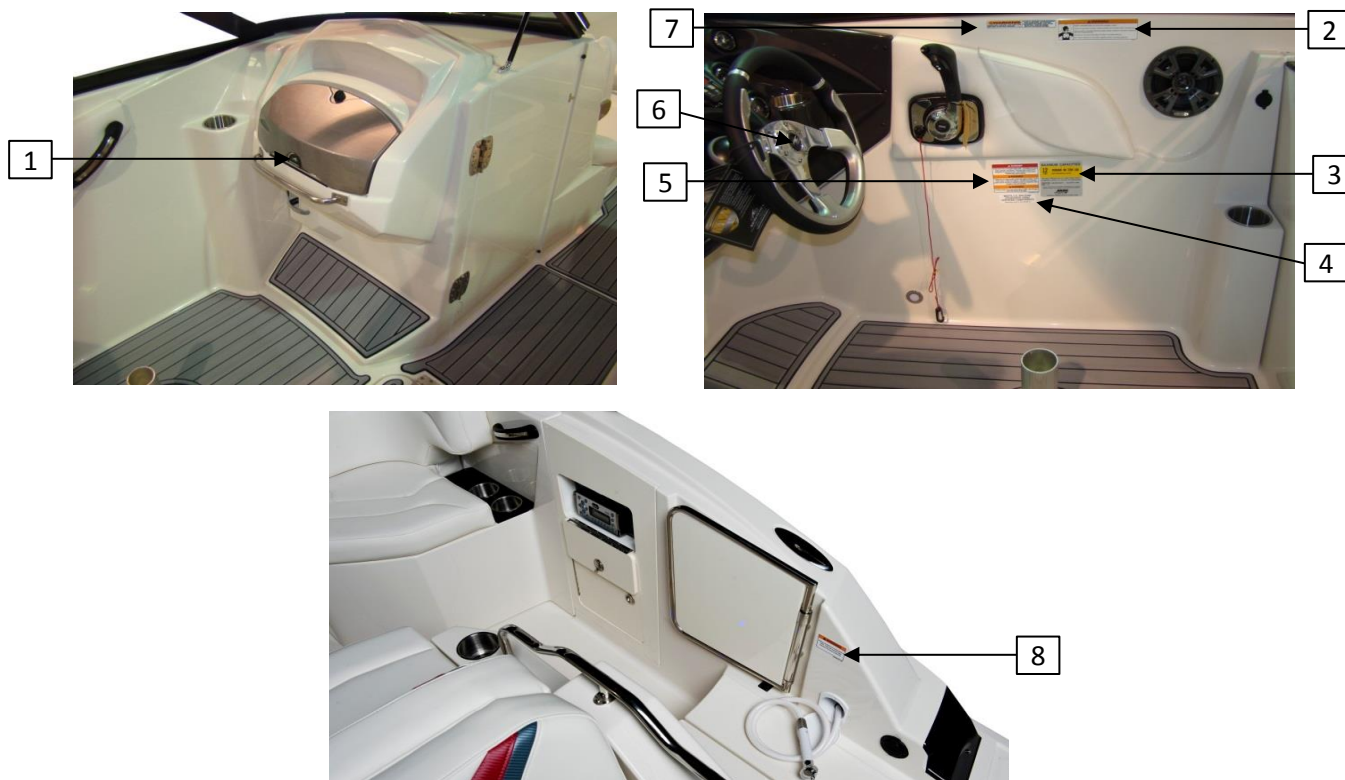

Monterey M5

Graphics and Labels

2015 Parts Manual

REF	PART NUMBER	DESCRIPTION	QTY	UM
1	95104028-00-LOGO	Logo Glove Box	1	EA
2	95202068-00-LABL	Warning Label Helm Carbon Monoxide	1	EA
3	95201041-00-PLAT	Plate NMMA Max Capacity M5 12-Person 2200-lb, Max 2400-lb (Domestic, Latin America)	1	EA
3a	95201412-00-CAPP	Label Canadian Conformity DG M5 (Canada)	1	EA
3b	95201292-00-CAPP	Plate Overseas Max Capacity M5 8-Person, 800-kg, Cat-C (Overseas)	1	EA
4	95203033-00-LABL	Label Helm Meets EPA Standards	1	EA
5	95202048-00-LABL	Warning Label Leaking Fuel	1	EA
6	95104020-00-LOGO	Logo Steering Wheel Label	1	EA
7	95202026-00-LABL	Warning Label Blower Use F/Helm	1	EA
8	95202066-00-LABL	Warning Label Transom Gate	1	EA

Not Pictured

	63201000-02-WREG	Warranty Registration & New Boat Checklist (Domestic, Canada, Latin America)	1	EA
	63201400-02-WREG	Warranty Registration Euro & New Boat Checklist (Overseas)	1	EA
	95203032-00-LABL	Label NMMA Certified Full Color (Domestic, Canada, Latin America)	1	EA
	95203068-00-LABL	Warning Label Canadian Blower (Canada)	1	EA
	95203072-00-LABL	Label Canadian Check Fuel System (Canada)	1	EA
	95202095-00-LABL	Warning Label Avoid Electrical Shock Canada (Canada)	1	EA
	95202088-00-LABL	Label Watertight Enclosure (Overseas)	2	EA
	95203075-00-LABL	Warning Label Propane Grill Open Flame (Propane Grill Option)	1	EA