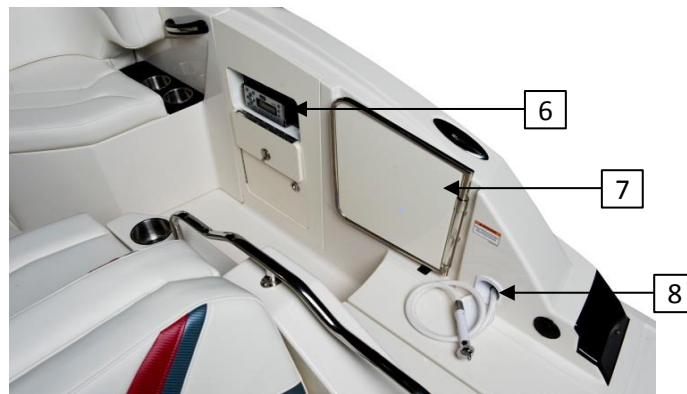

Monterey M5

Cockpit Aft

2015 Parts Manual

REF	PART NUMBER	DESCRIPTION	QTY	UM
1	85902800-00-GRAB	Grab Handle Black W/SS Insert	1	EA
2	A-103398-00	Trash Can Cabinet Upper Door	1	EA
2a	85401114-00-HNGE	Hinge 1-1/16" X 11" SS Offset Bass	1	EA
2b	85707600-00-LATC	Slam Latch 1.5" SS	1	EA
2c	60253479-00-PANL	Single Battery Switch Panel	1	EA
2d	60253477-00-PANL	Dual Battery Switch Panel M Series (Dual Battery Option)	1	EA
3	A-103399-00	Trash Can Cabinet Lower Door	1	EA
3a	85401114-00-HNGE	Hinge 1-1/16" X 11" SS Offset Bass	1	EA
3b	85707600-00-LATC	Slam Latch 1.5" SS	1	EA
3c	68401600-00-TRSH	Trash Can Black Plastic 13-5/8 Qts #2955	1	EA
4	A-103357-00	Cooler Door	1	EA
4a	85421600-01-HNGE	Covered Butterfly Hinge	2	EA
4b	85702500-00-LATC	Latch 2" #410 Thin Plate	1	EA
4c	68601000-00-ICEC	Ice Chest 25 Qt	1	EA
4d	45456020-00-SLDR	Drawer Slide 20" Cockpit Cooler	1	PR
5	A-103482-00	Starboard Seat Cup Holder	1	EA
5a	45501012-00-HLDR	Drink Holder SS 3" Recessed W/Drain	2	EA
6	60201061-00-RADO	Radio MS-UD650 Fusion	1	EA
6a	60181514-00-CORD	Audio Cable RCA 6' (2-Wire, Male Ends)	1	EA
6b	60201211-00-ANTA	Antenna For Stereo 6ft Monopole	1	EA
6c	60205018-00-ADAP	Adapter RCA Female To Female	2	EA
7	15205210-00-DOOR	Transom Door	1	EA
7a	A-103545-00	Transom Door	1	EA
7b	60106466-00-SWIT	Hatch Lockout Switch	1	EA
8	90402046-00-SHWR	Shower Recessed SS	1	EA

Not Pictured

	60303488-00-LITE	Cockpit Light 2-Wire Blue/White LED (Cockpit Lighting)	5	EA
	A-28202228	Fiberglass Starboard Cushion Base - Ice	1	EA